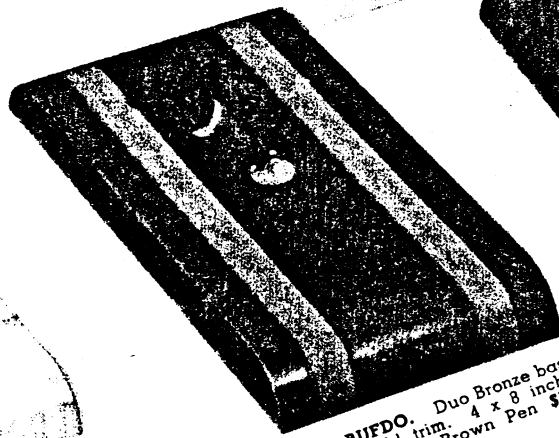

R338 ADDRE. Colored Pedrara Onyx. 4 1/2 x 6 3/4 inches. Gold trim. With Brown LIFETIME Pen $15.00.

R285 BUFDO. Duo Bronze base with Gold trim. 4 x 8 inches. With No. 5 Brown Pen $15.00.